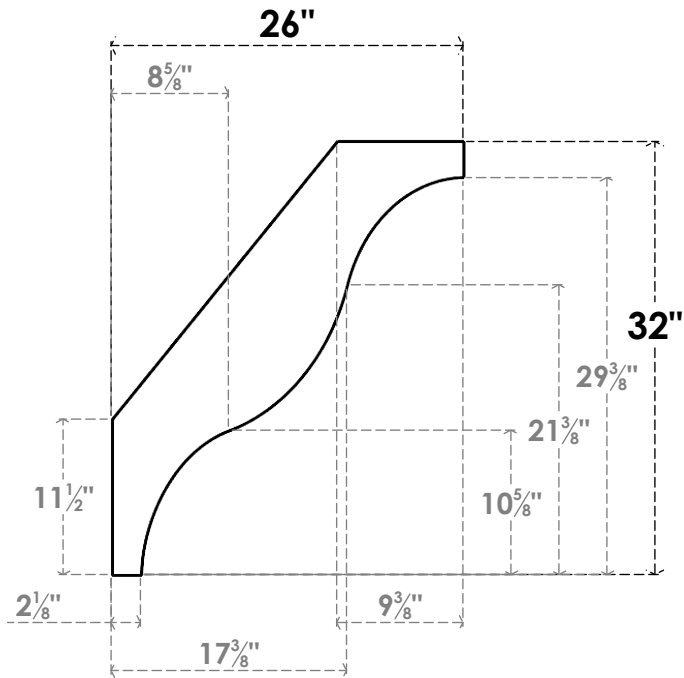

ITEM NUMBER: BRCPC060X26000X32000FST

6"W X 26"D X 32"H FUNSTON ARCHITECTURAL GRADE PVC CLOSED KNEE BRACE

SIDE PROFILE

FRONT PROFILE

ISOMETRIC

EKENA MILLWORK
2300 WEST MAIN ST.
CLARKSVILLE, TX 75426
TOLL FREE: 866-607-0453
WWW.EKENAMILLWORK.COM