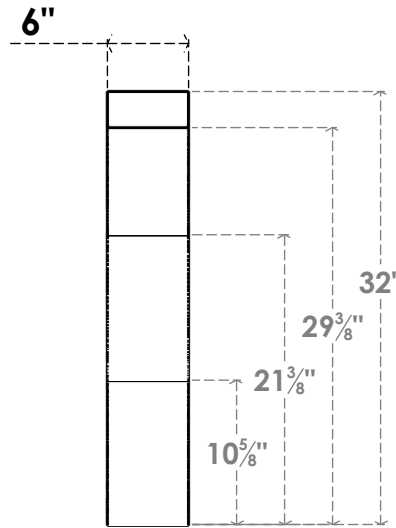

ITEM NUMBER: BRCPC060X26000X32000FST

6"W X 26"D X 32"H FUNSTON ARCHITECTURAL GRADE PVC CLOSED KNEE BRACE

SIDE PROFILE

FRONT PROFILE

ISOMETRIC

EKENA MILLWORK
2300 WEST MAIN ST.
CLARKSVILLE, TX 75426
TOLL FREE: 866-607-0453
WWW.EKENAMILLWORK.COM